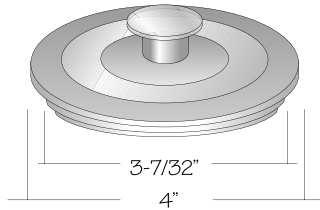

Garbage Disposer Stopper

- 4" OD
- White rubber with chrome knob
- Fits most disposer units

	1-9	10-24	25+
30099	.90	.85	.79